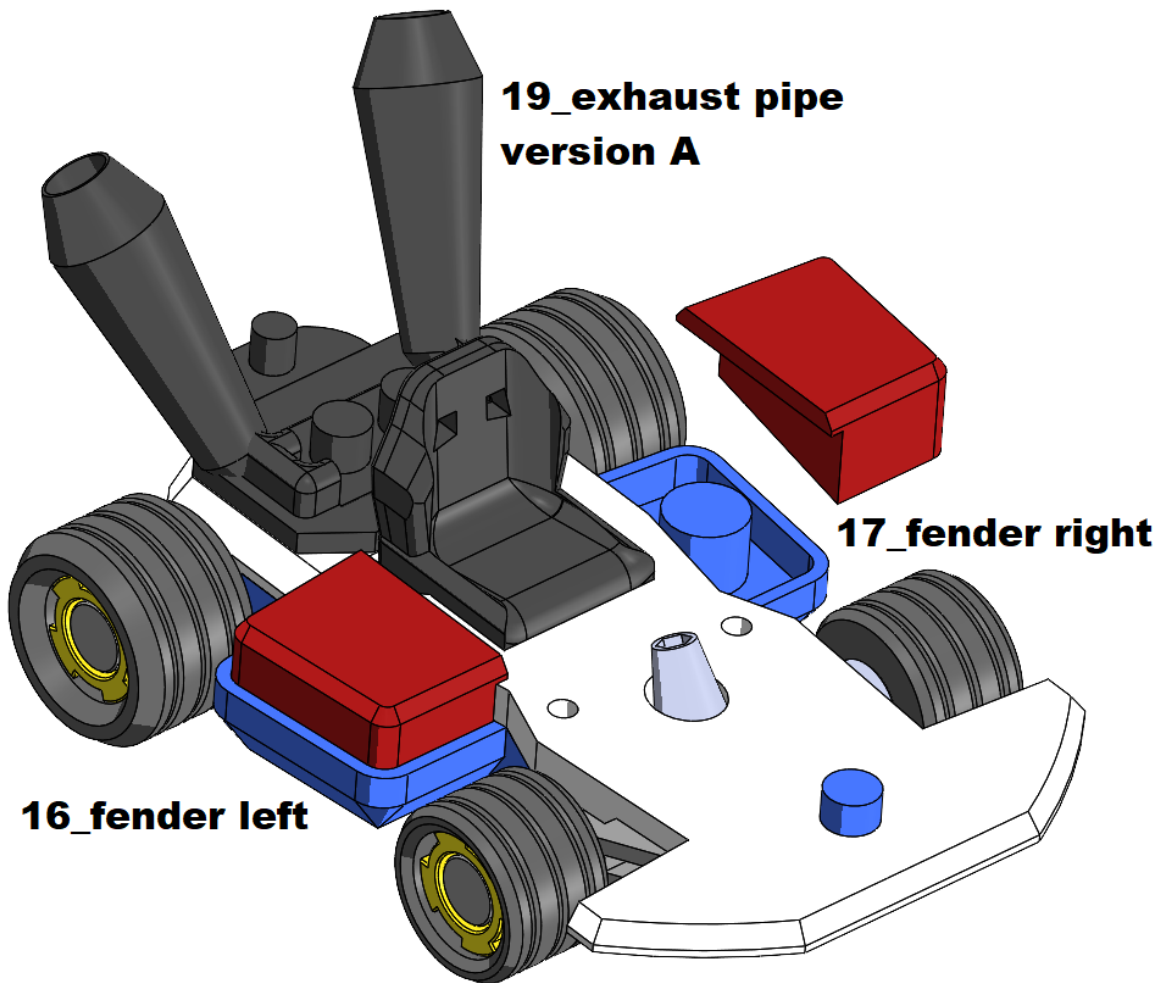

Super Mario Kart assembly

Part list:

Orientation on build plate:

2X

2X

11_chassis B

**19_exhaust pipe
version A**

17_fender right

16_fender left

15_steering wheel