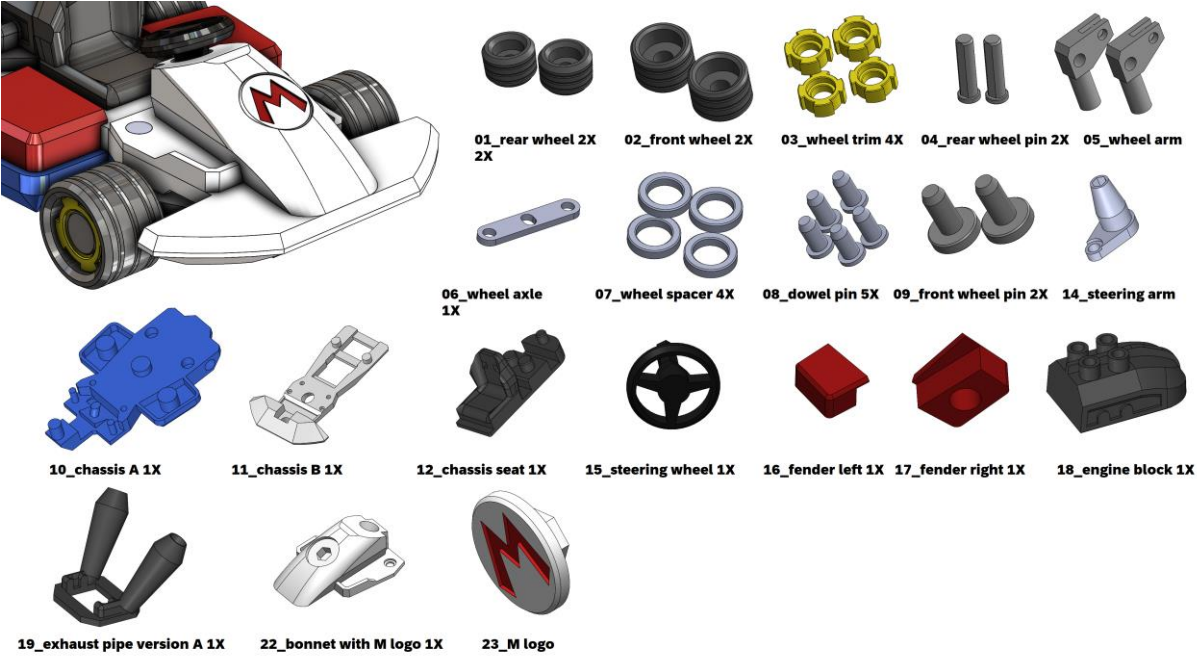

Super Mario Kart assembly

Part list:

Orientation on build plate:

2X

2X

11_chassis B

**19_exhaust pipe
version A**

17_fender right

16_fender left

15_steering wheel