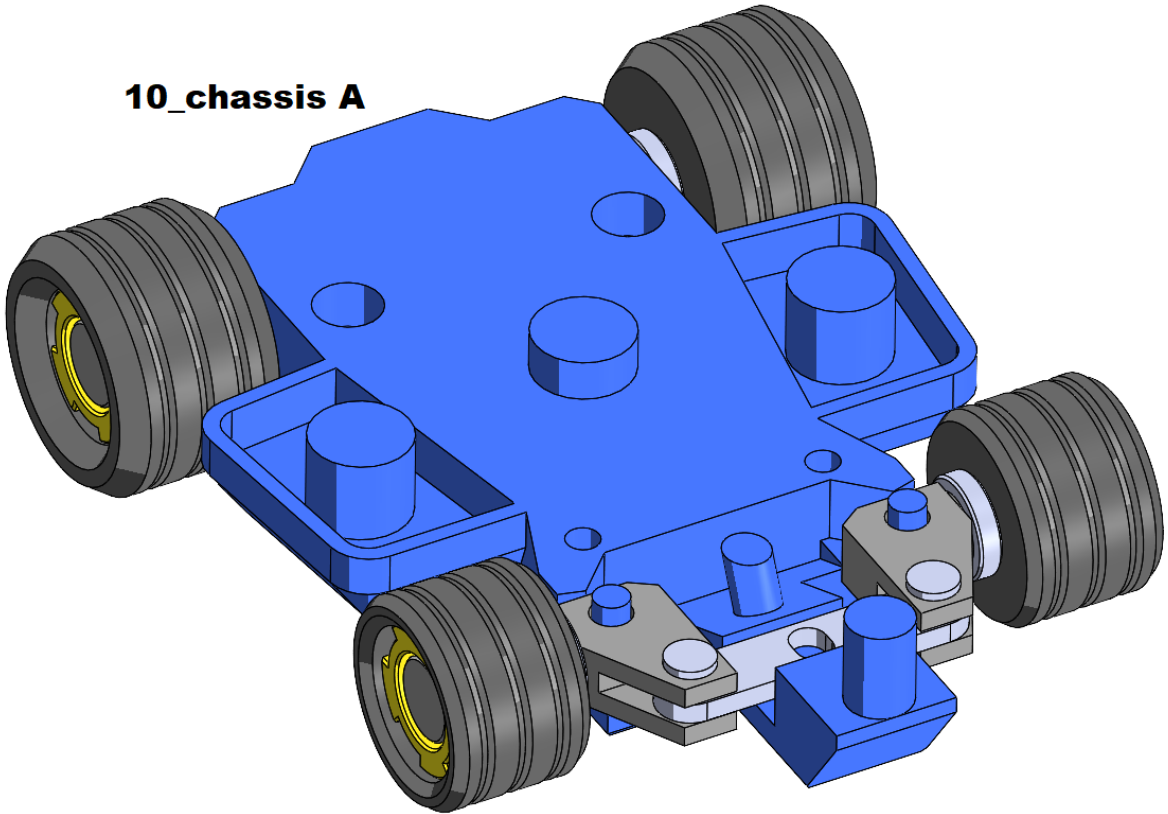

Super Mario Kart assembly

Part list:

Orientation on build plate:

2X

2X

11_chassis B

**19_exhaust pipe
version A**

17_fender right

16_fender left

15_steering wheel