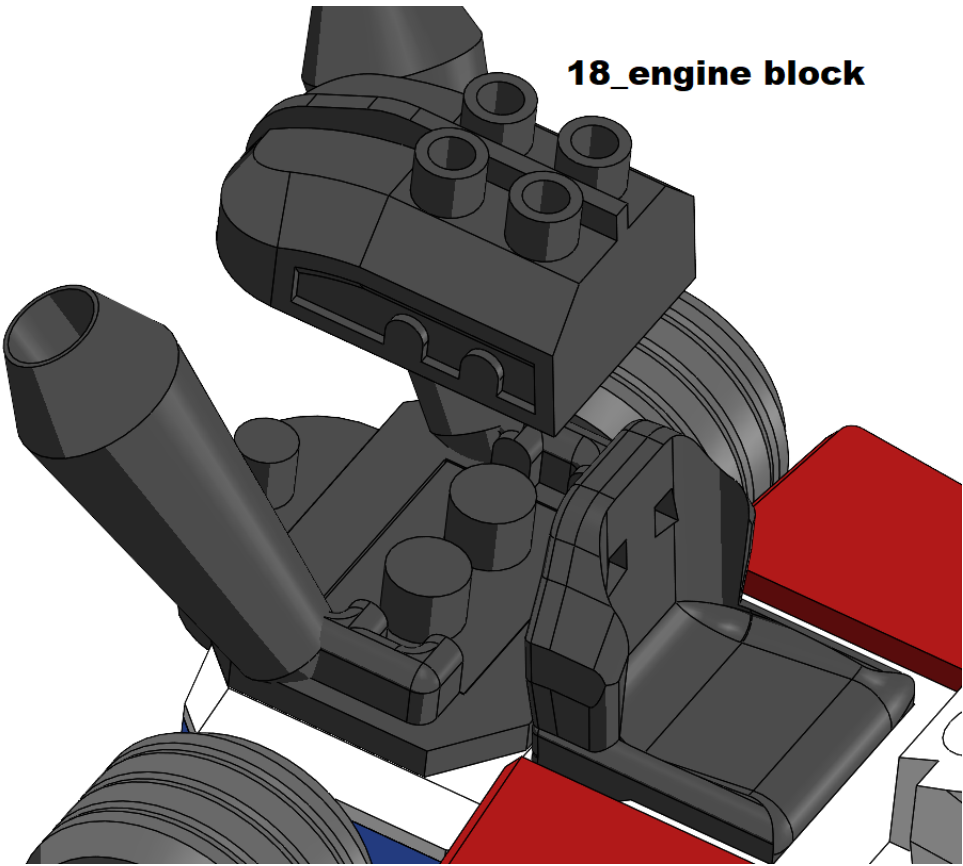

Super Mario Kart assembly

Part list:

Orientation on build plate:

2X

2X

11_chassis B

**19_exhaust pipe
version A**

17_fender right

16_fender left

15_steering wheel