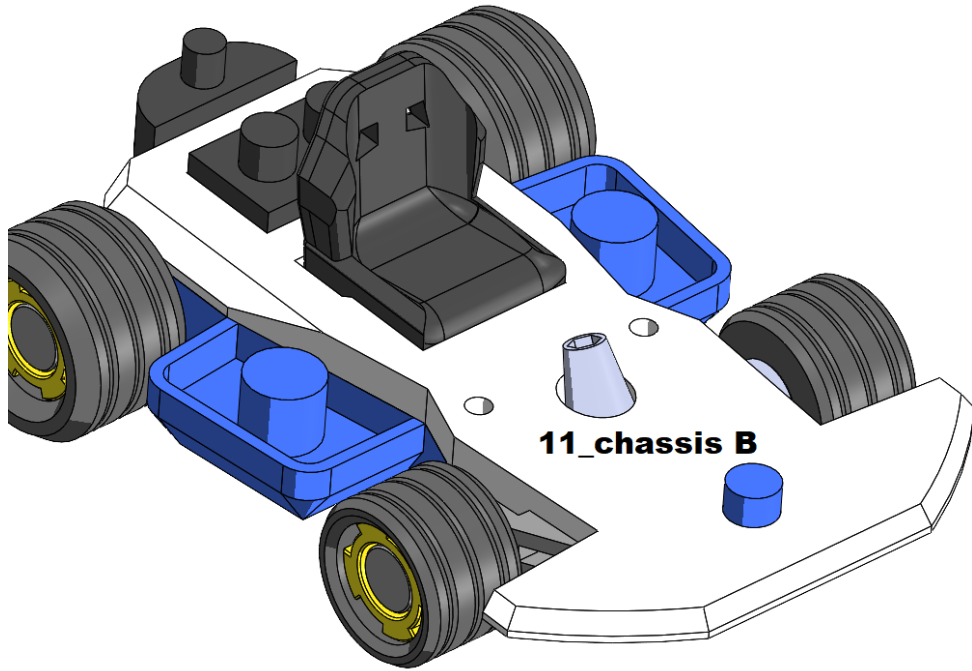

Super Mario Kart assembly

Part list:

Orientation on build plate:

2X

2X

11_chassis B

**19_exhaust pipe
version A**

17_fender right

16_fender left

15_steering wheel