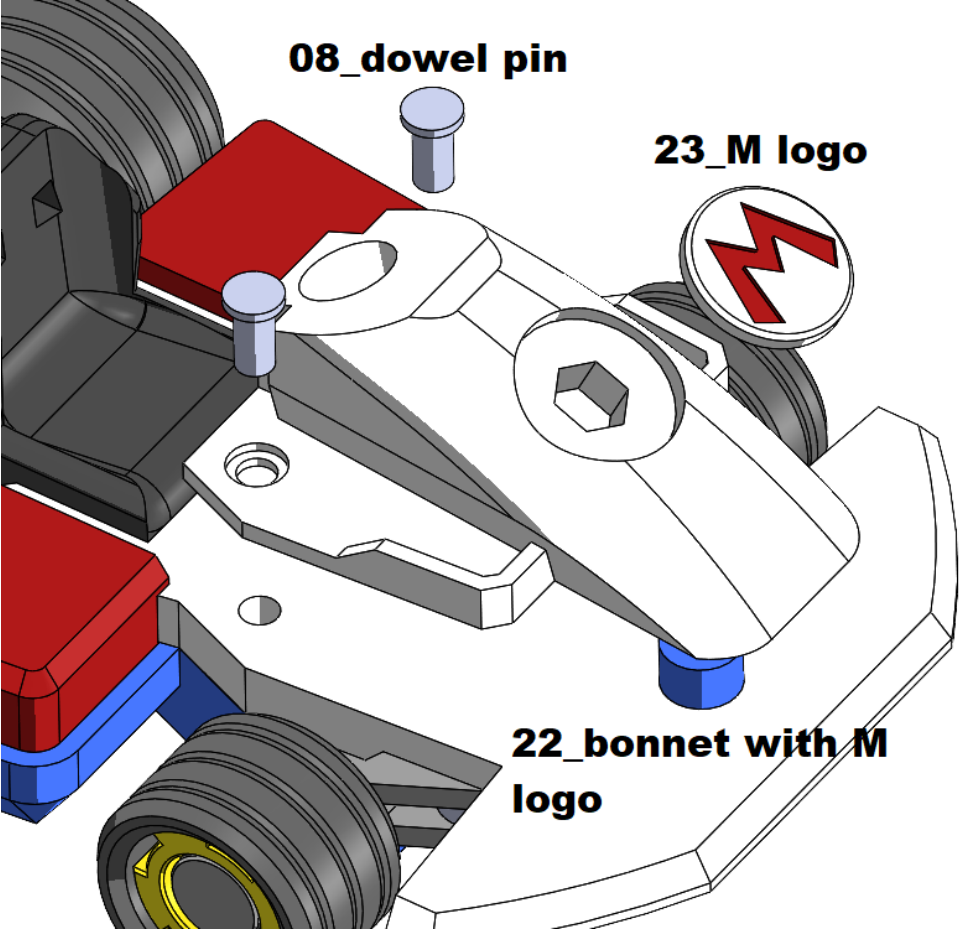

Super Mario Kart assembly

Part list:

Orientation on build plate:

2X

2X

11_chassis B

**19_exhaust pipe
version A**

17_fender right

16_fender left

15_steering wheel