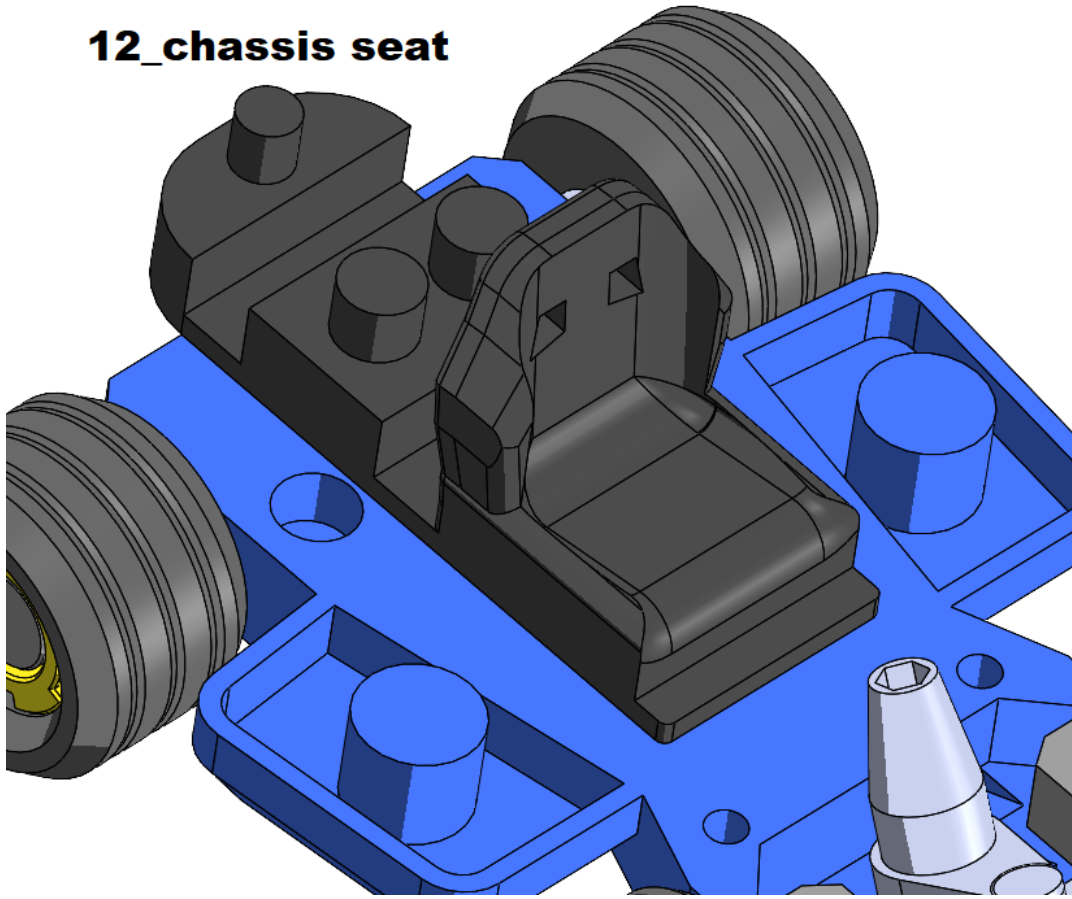

Super Mario Kart assembly

Part list:

Orientation on build plate:

2X

2X

11_chassis B

**19_exhaust pipe
version A**

17_fender right

16_fender left

15_steering wheel