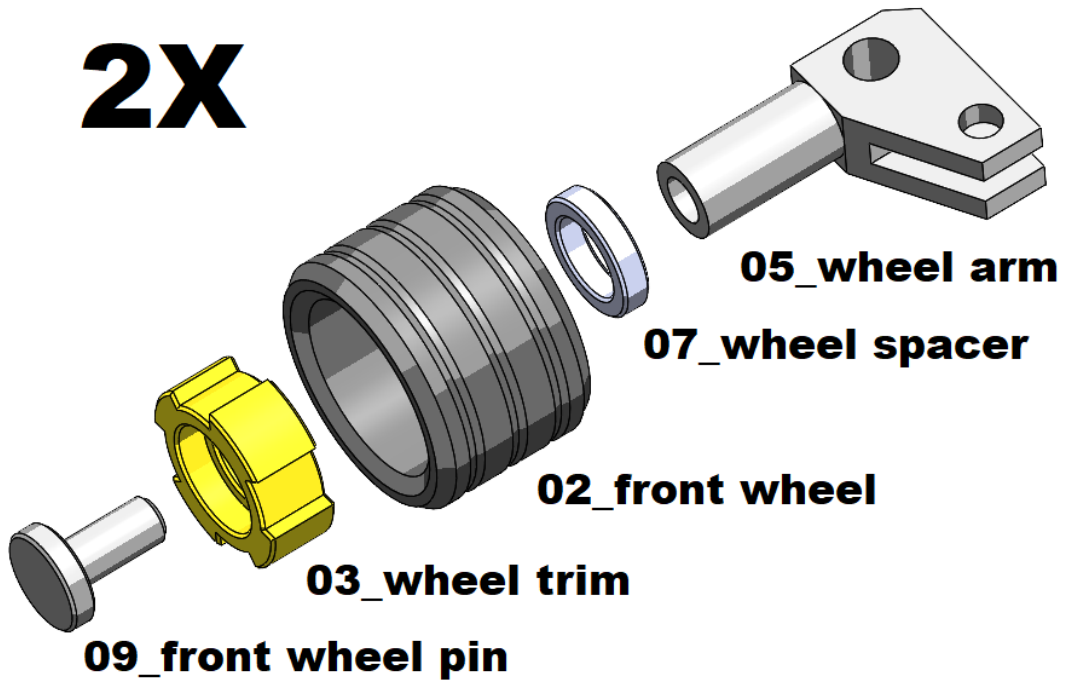

Super Mario Kart assembly

Part list:

Orientation on build plate:

2X

2X

11_chassis B

**19_exhaust pipe
version A**

17_fender right

16_fender left

15_steering wheel