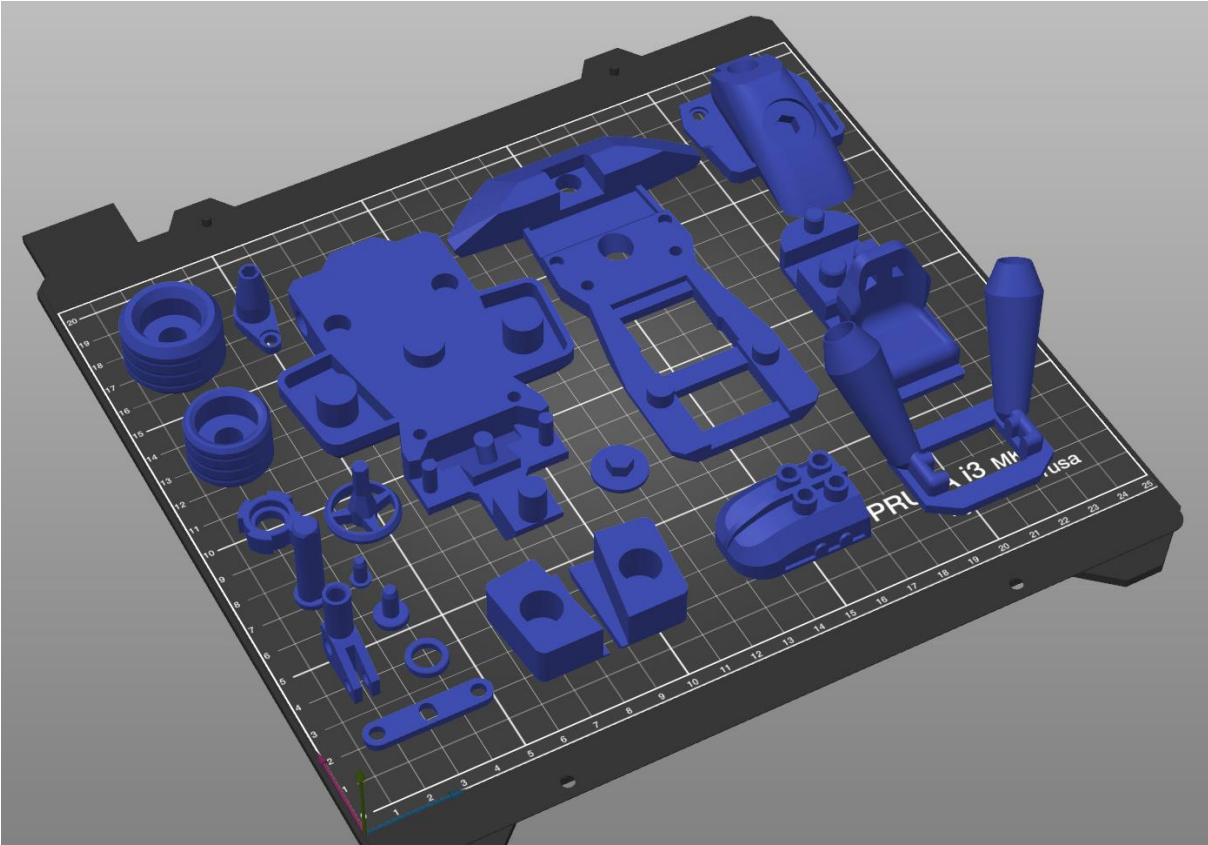

Super Mario Kart assembly

Part list:

Orientation on build plate:

2X

2X

11_chassis B

**19_exhaust pipe
version A**

17_fender right

16_fender left

15_steering wheel