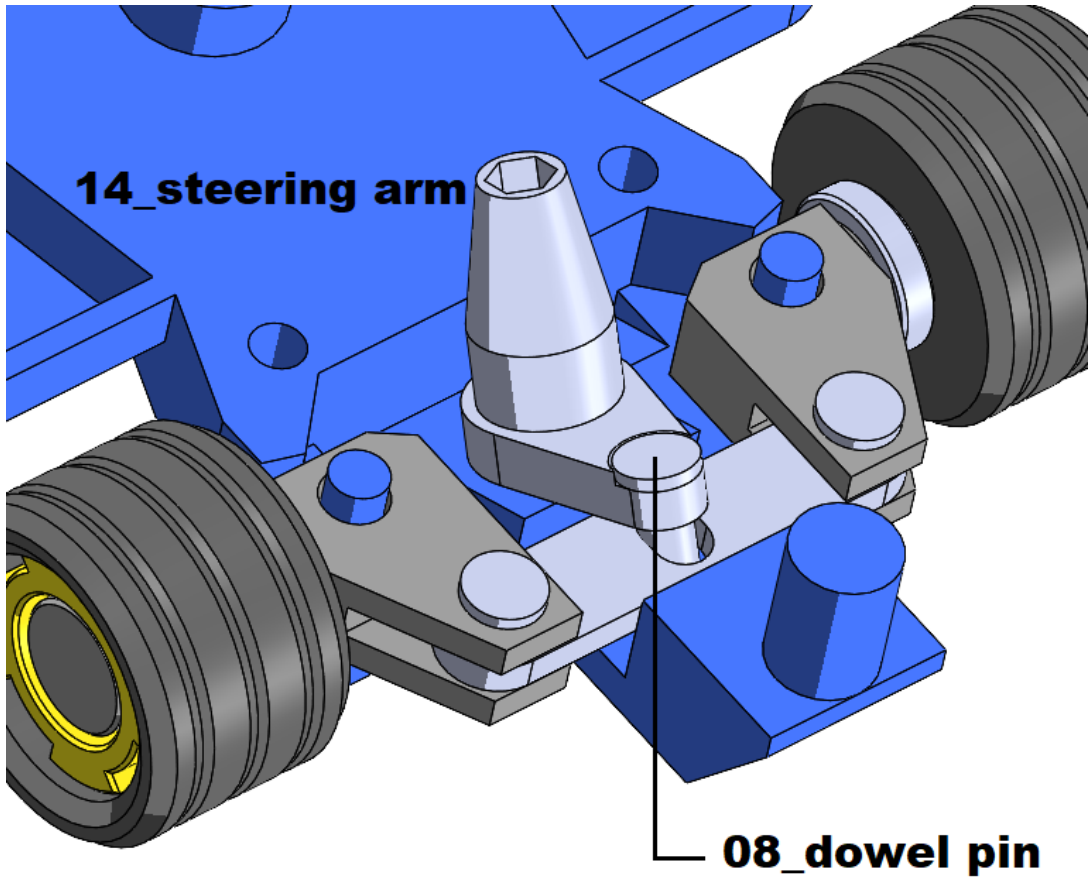

Super Mario Kart assembly

Part list:

Orientation on build plate:

2X

2X

11_chassis B

**19_exhaust pipe
version A**

17_fender right

16_fender left

15_steering wheel