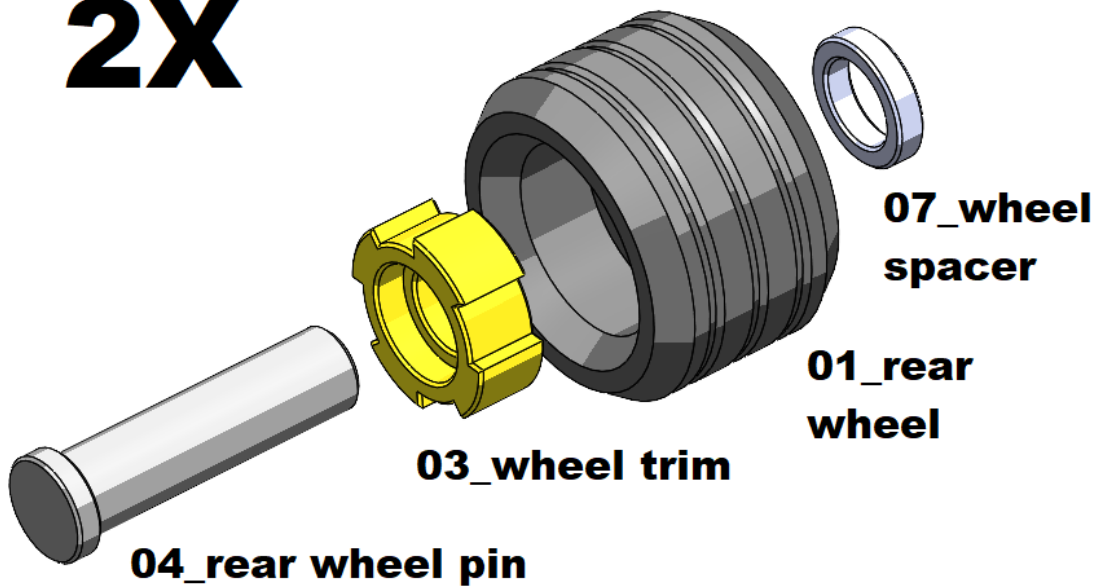

Super Mario Kart assembly

Part list:

Orientation on build plate:

2X

2X

11_chassis B

**19_exhaust pipe
version A**

17_fender right

16_fender left

15_steering wheel