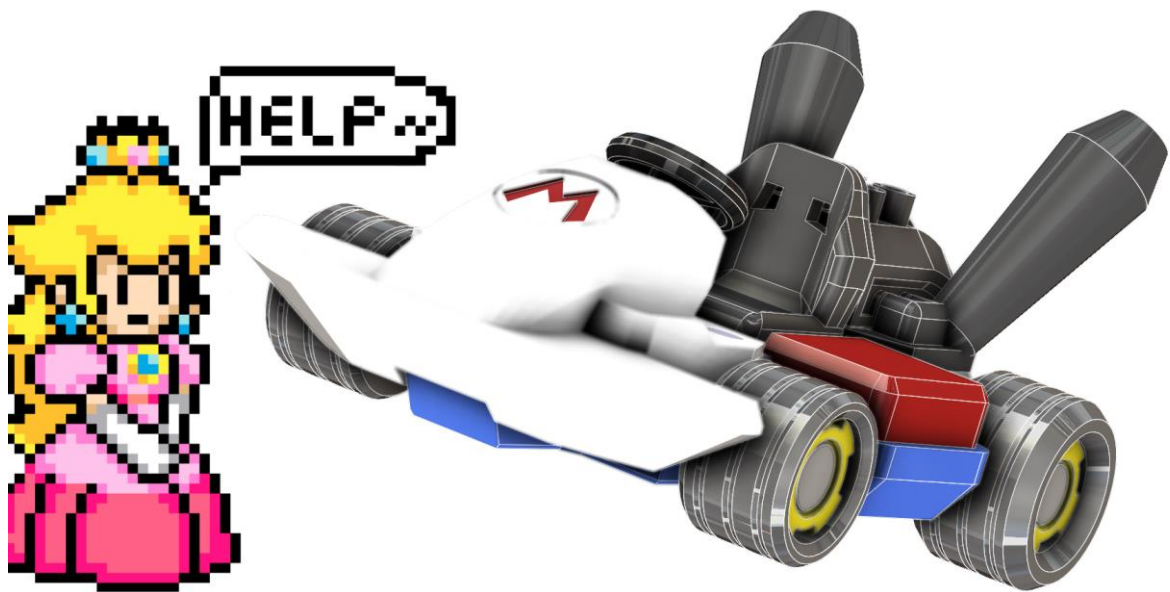

Super Mario Kart assembly

Part list:

Orientation on build plate:

2X

2X

11_chassis B

**19_exhaust pipe
version A**

17_fender right

16_fender left

15_steering wheel