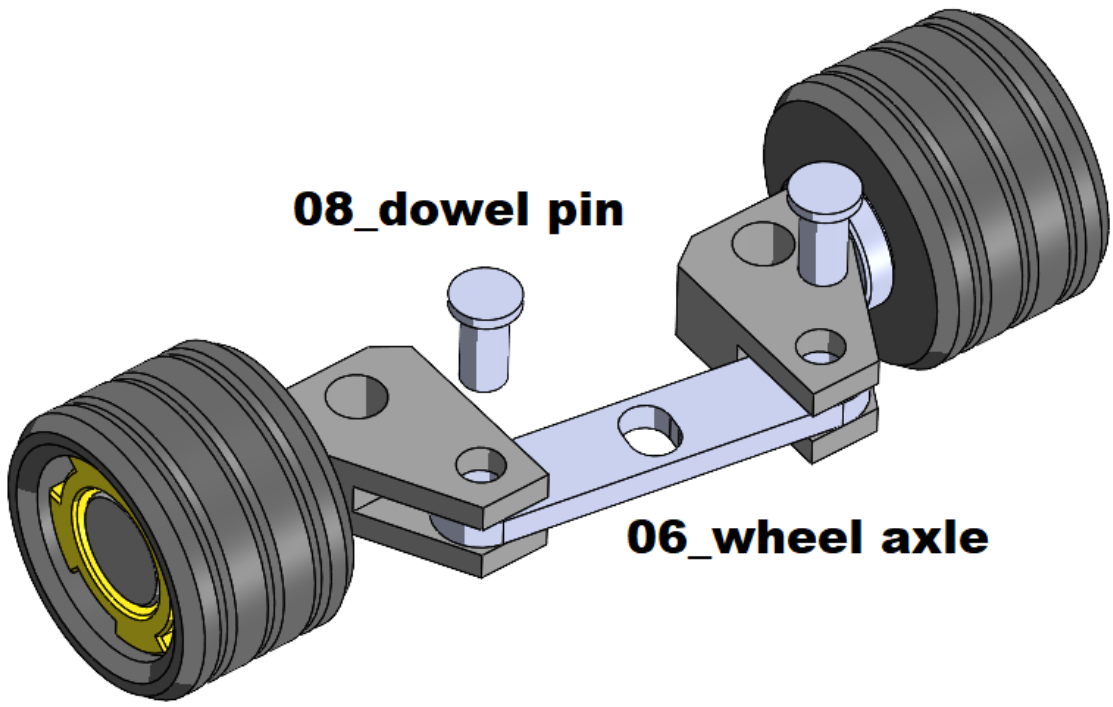

Super Mario Kart assembly

Part list:

Orientation on build plate:

2X

2X

11_chassis B

**19_exhaust pipe
version A**

17_fender right

16_fender left

15_steering wheel